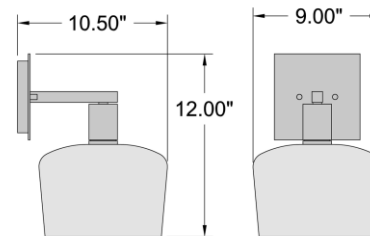

PRODUCT MEASUREMENTS

FIXTURE	BACKPLATE / CANOPY
Length:	Length
Width: 9"	Width: 4.5"
Diameter	Diameter:
Height: 12"	Height: 4.5"
Extension: 10.5"	
Overall Height:	

TECHNICAL SPECIFICATIONS

SPECIFICATIONS

Additional Notes:

Custom Finish 5 Piece Minimum Order Quantity

Project Name: _____

Location: _____

Type: _____

Quantity: _____

Notes: _____

LINE DRAWING

IES FILE

In addition to Access Lighting's purchase and warranty terms and conditions, by signing below or placing an order, you agree that you are authorized to bind the entity placing any order and acknowledge the following: All of sizes and measurements are approximate and all images are for illustrative purposes only. In the event of an inconsistency, the "Product Measurements" section controls. There also may be slight differences in the colors and designs compared to the displayed and printed images.